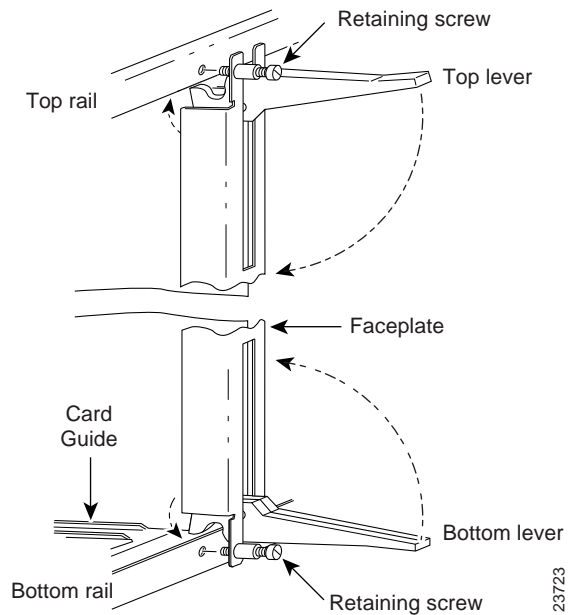

# Warning Statements for the SLC 8DMT on the Cisco 6200

**Warning** Install 8DMT subscriber line cards (SLCs) in the chassis from left to right. This reduces the possibility of a component on one card damaging components on an adjoining card. As you insert the card, hold it perpendicular to the chassis and slide it carefully into the card guides (see Figure 1). Do not force the card if you feel any resistance. Forcing it could shear off a component or otherwise damage the card. For more information, refer to the section “Installing and Removing Cards” in the *Cisco 6200 FRU Installation and Replacement Guide*.

**Figure 1 Proper Installation of SLCs**

Front view of Cisco 6200 chassis  
 (install SLCs from left to right)

23723

**Warning** When you are handling the SLC 8DMT, be sure that you do not grip the card at any of the capacitors (for example, near locations T100, T300, T500, and T700) near the edges of each 8DMT daughter card (see Figure 2). The pins to the wire terminals are delicate and could be damaged by such handling.