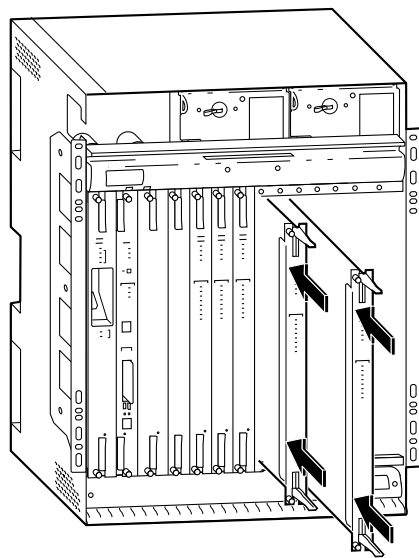

# Warning Statements for the SLC 8DMT on the Cisco 6200

**Warning** Install 8DMT subscriber line cards (SLCs) in the chassis from left to right. This reduces the possibility of a component on one card damaging components on an adjoining card. As you insert the card, hold it perpendicular to the chassis and slide it carefully into the card guides (see Figure 1). Do not force the card if you feel any resistance. Forcing it could shear off a component or otherwise damage the card. For more information, refer to the section “Installing and Removing Cards” in the *Cisco 6200 FRU Installation and Replacement Guide*.

**Figure 1 Proper Installation of SLCs**

Front view of Cisco 6200 chassis  
 (install SLCs from left to right)

23723

**Warning** When you are handling the SLC 8DMT, be sure that you do not grip the card at any of the capacitors (for example, near locations T100, T300, T500, and T700) near the edges of each 8DMT daughter card (see Figure 2). The pins to the wire terminals are delicate and could be damaged by such handling.