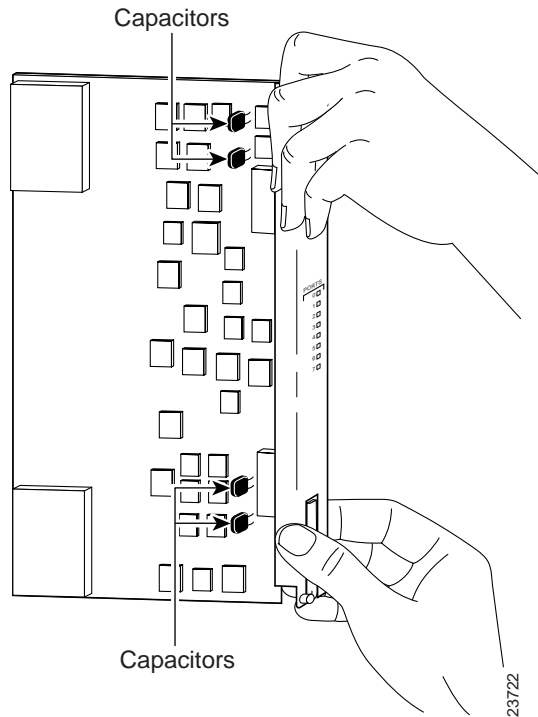

Warning When you are handling the SLC 8DMT, be sure that you do not grip the card at any of the capacitors (for example, near locations T100, T300, T500, and T700) near the edges of each 8DMT daughter card (see Figure 2). The pins to the wire terminals are delicate and could be damaged by such handling.

Figure 2 Proper Handling of SLC 8DMT

This document is to be used in conjunction with the *Cisco 6200 FRU Installation and Replacement* publication.

Access Registrar, AccessPath, Any to Any, AtmDirector, CCDA, CCDE, CCDP, CCIE, CCNA, CCNP, CCSI, CD-PAC, the Cisco logo, Cisco Certified Internetwork Expert logo, CiscoLink, the Cisco Management Connection logo, the Cisco NetWorks logo, the Cisco Powered Network logo, Cisco Systems Capital, the Cisco Systems Capital logo, Cisco Systems Networking Academy, the Cisco Technologies logo, ControlStream, Fast Step, FireRunner, GigaStack, IGX, JumpStart, Kernel Proxy, MGX, Natural Network Viewer, NetSonar, Network Registrar, Packet, PIX, Point and Click Internetworking, Policy Builder, Precept, RouteStream, Secure Script, ServiceWay, SlideCast, SMARTnet, StreamView, The Cell, TrafficDirector, TransPath, ViewRunner, VirtualStream, VisionWay, VlanDirector, Workgroup Director, and Workgroup Stack are trademarks; Changing the Way We Work, Live, Play, and Learn, Empowering the Internet Generation, The Internet Economy, and The New Internet Economy are service marks; and Asist, BPX, Catalyst, Cisco, Cisco IOS, the Cisco IOS logo, Cisco Systems, the Cisco Systems logo, the Cisco Systems Cisco Press logo, Enterprise/Solver, EtherChannel, EtherSwitch, FastHub, FastLink, FastPAD, FastSwitch, IOS, IP/TV, IPX, LightStream, LightSwitch, MICA, NetRanger, Registrar, StrataView Plus, Stratm, TeleRouter, and VCO are registered trademarks of Cisco Systems, Inc. in the U.S. and certain other countries. All other trademarks mentioned in this document are the property of their respective owners. (9904R).

Copyright © 1999, Cisco Systems, Inc.
All rights reserved. Printed in USA.